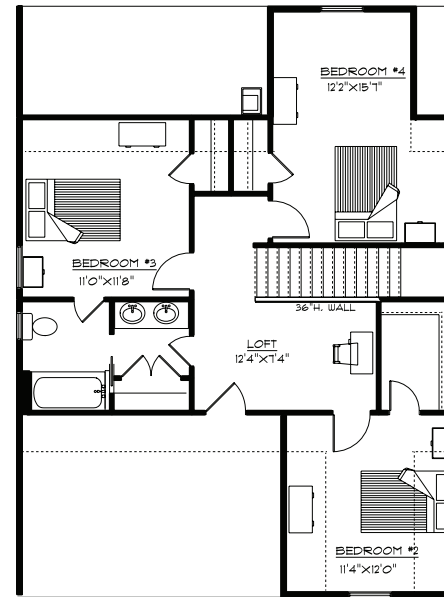

Dogwood

First Floor	952 sf	First Floor	952 sf
Second Floor	646 sf	4 Bedroom Option	828 sf
<hr/>		<hr/>	
Total Finished	1598 sf	Total Finished	1780 sf

757-873-2707
LizMoore.com

757-220-8860
HarbinBuilder.com

**For illustrative purposes only. Information deemed to be reliable, but not guaranteed.*

First Floor

Second Floor

Second Floor
4 Bedroom Option

Second Floor
with Storage Option