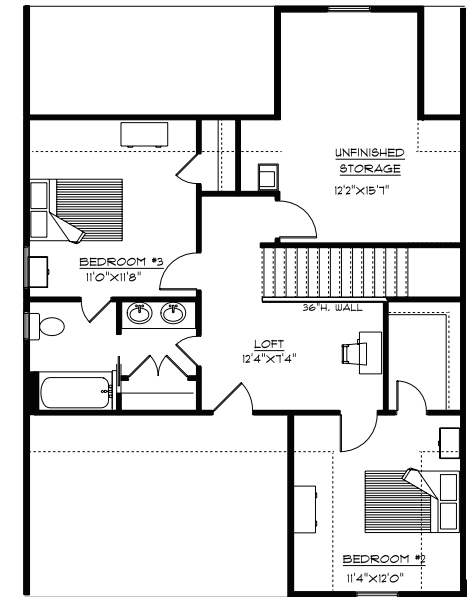

Dogwood

First Floor	952 sf	First Floor	952 sf
Second Floor	646 sf	4 Bedroom Option	828 sf
<hr/>		<hr/>	
Total Finished	1598 sf	Total Finished	1780 sf

757-873-2707
LizMoore.com

757-220-8860
HarbinBuilder.com

**For illustrative purposes only. Information deemed to be reliable, but not guaranteed.*

First Floor

Second Floor

Second Floor
4 Bedroom Option

Second Floor
with Storage Option