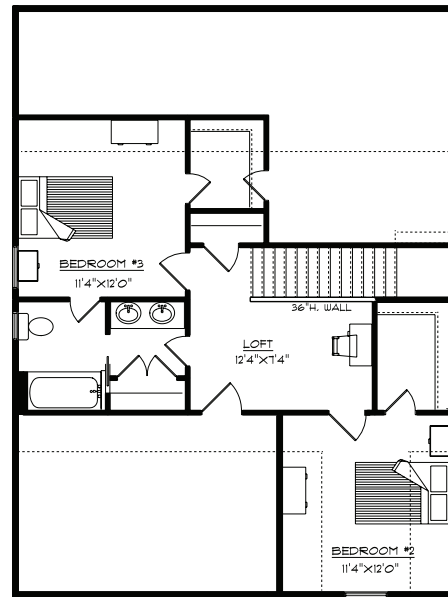

Dogwood

First Floor	952 sf	First Floor	952 sf
Second Floor	646 sf	4 Bedroom Option	828 sf
<hr/>		<hr/>	
Total Finished	1598 sf	Total Finished	1780 sf

757-873-2707
LizMoore.com

757-220-8860
HarbinBuilder.com

**For illustrative purposes only. Information deemed to be reliable, but not guaranteed.*

First Floor

Second Floor

Second Floor
4 Bedroom Option

Second Floor
with Storage Option