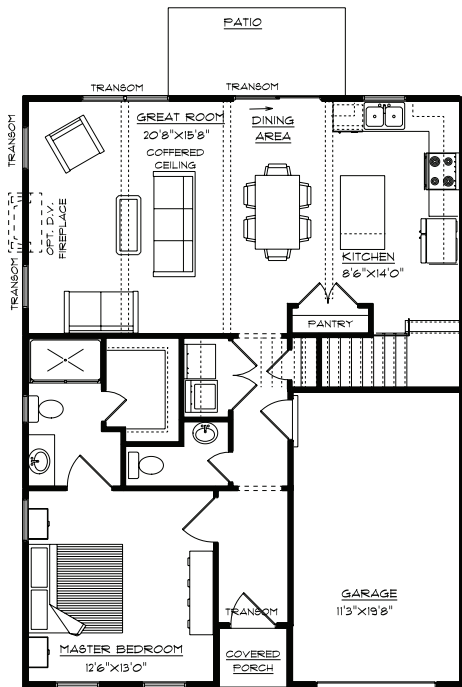

Dogwood

First Floor	952 sf	First Floor	952 sf
Second Floor	646 sf	4 Bedroom Option	828 sf
<hr/>		<hr/>	
Total Finished	1598 sf	Total Finished	1780 sf

757-873-2707
LizMoore.com

757-220-8860
HarbinBuilder.com

**For illustrative purposes only. Information deemed to be reliable, but not guaranteed.*

First Floor

Second Floor

Second Floor
4 Bedroom Option

Second Floor
with Storage Option