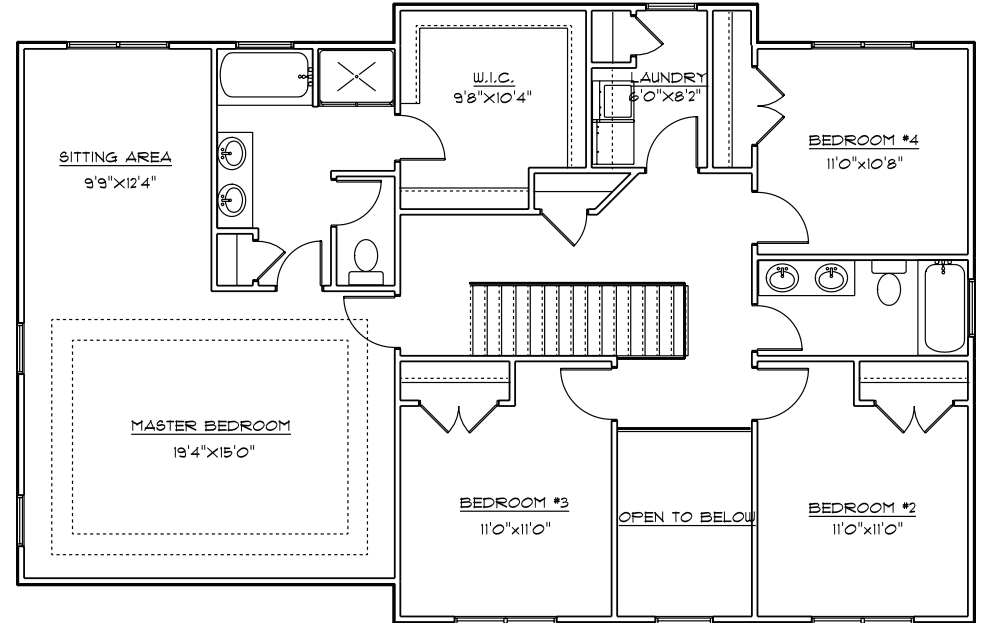

The Dewhurst

First Floor

Second Floor

First Floor	1217 sf
Second Floor	1390 sf
Total Finished	2607 sf

757-645-4106 | Monticello@LizMoore.com

LizMoore.com/MonticelloWoods