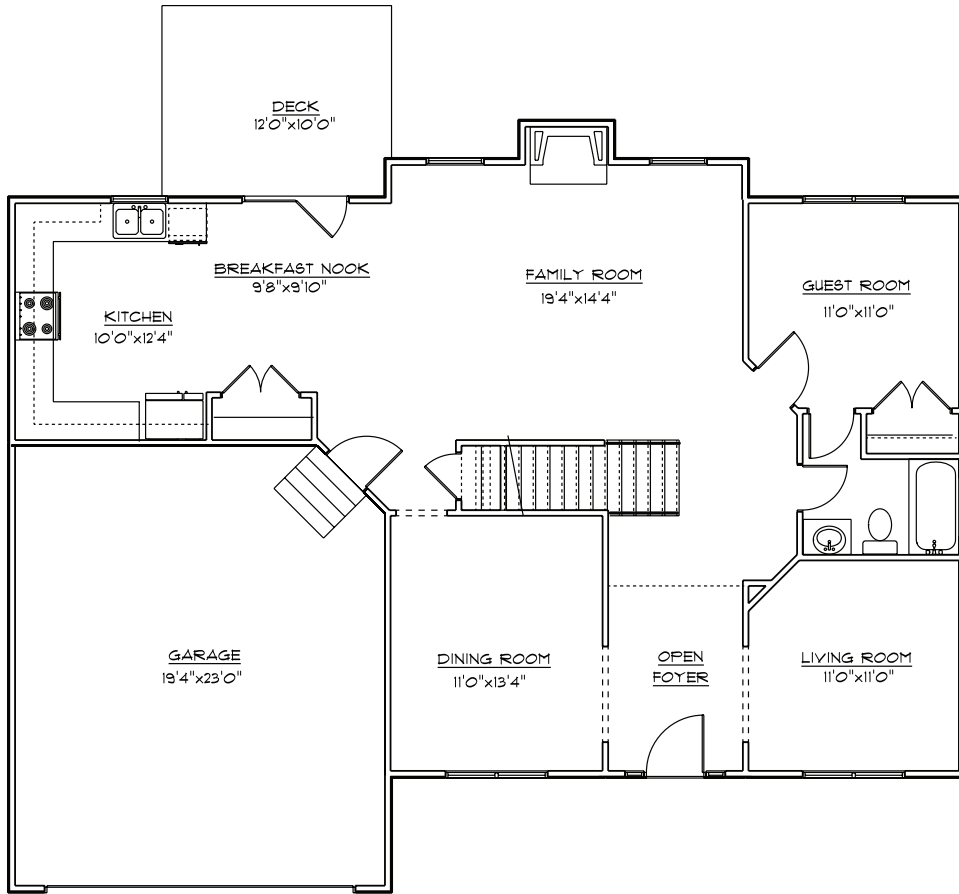

The Dewhurst

First Floor

Second Floor

First Floor	1217 sf
Second Floor	1390 sf
Total Finished	2607 sf

757-645-4106 | Monticello@LizMoore.com

LizMoore.com/MonticelloWoods