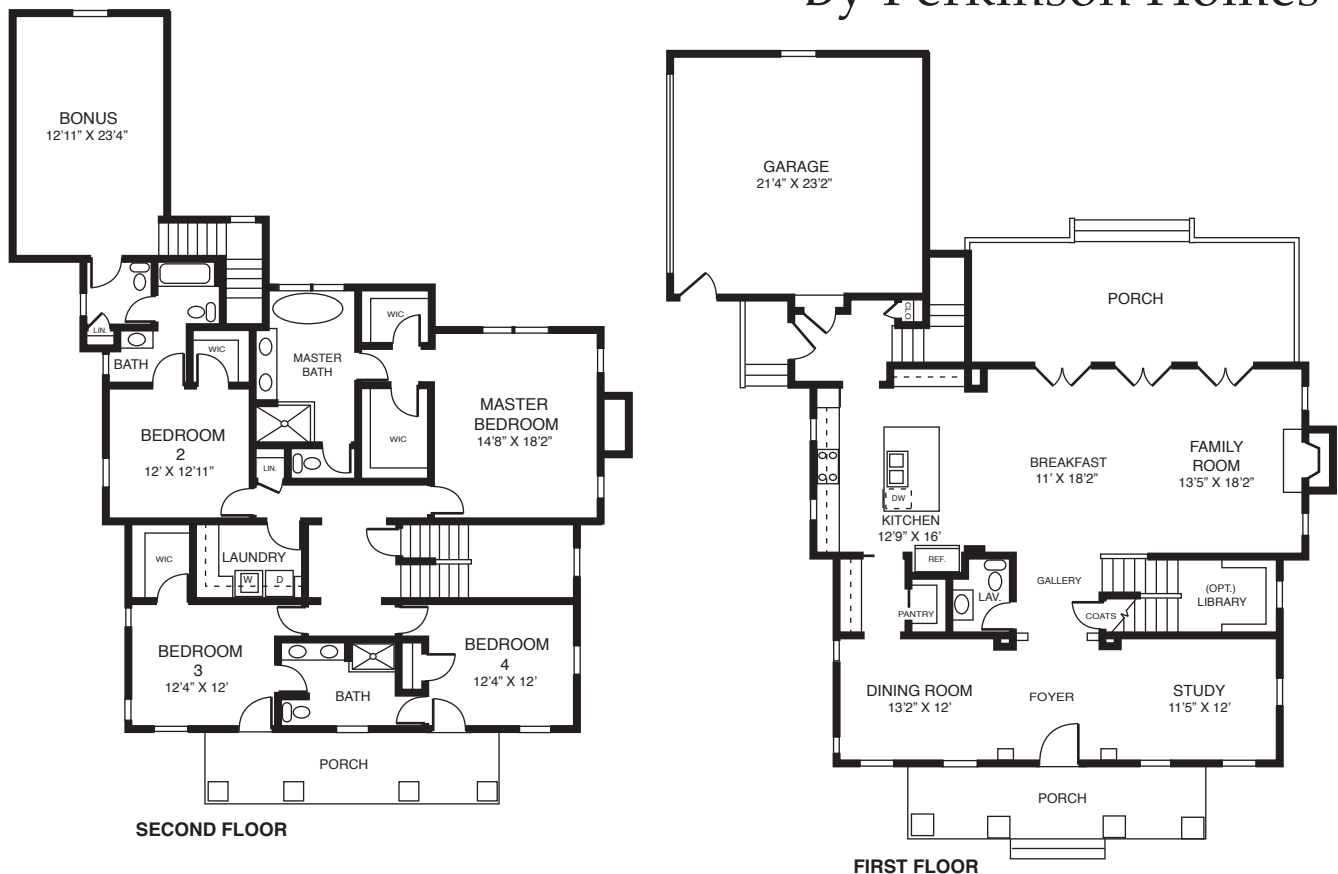

The Coopershill

By Perkinson Homes

Square Footage	
1st Floor	1,656
2nd Floor	1,880
Total SF	3,536

Julie Crabtree
 Realtor
 Liz Moore and Associates
 804.898.2086
 perkinsonhomes.com

THIS INFORMATION IS DEEMED RELIABLE BUT NOT GUARANTEED
 All details, dimensions, square footage and illustrations are approximate and may vary from actual plans & specifications.