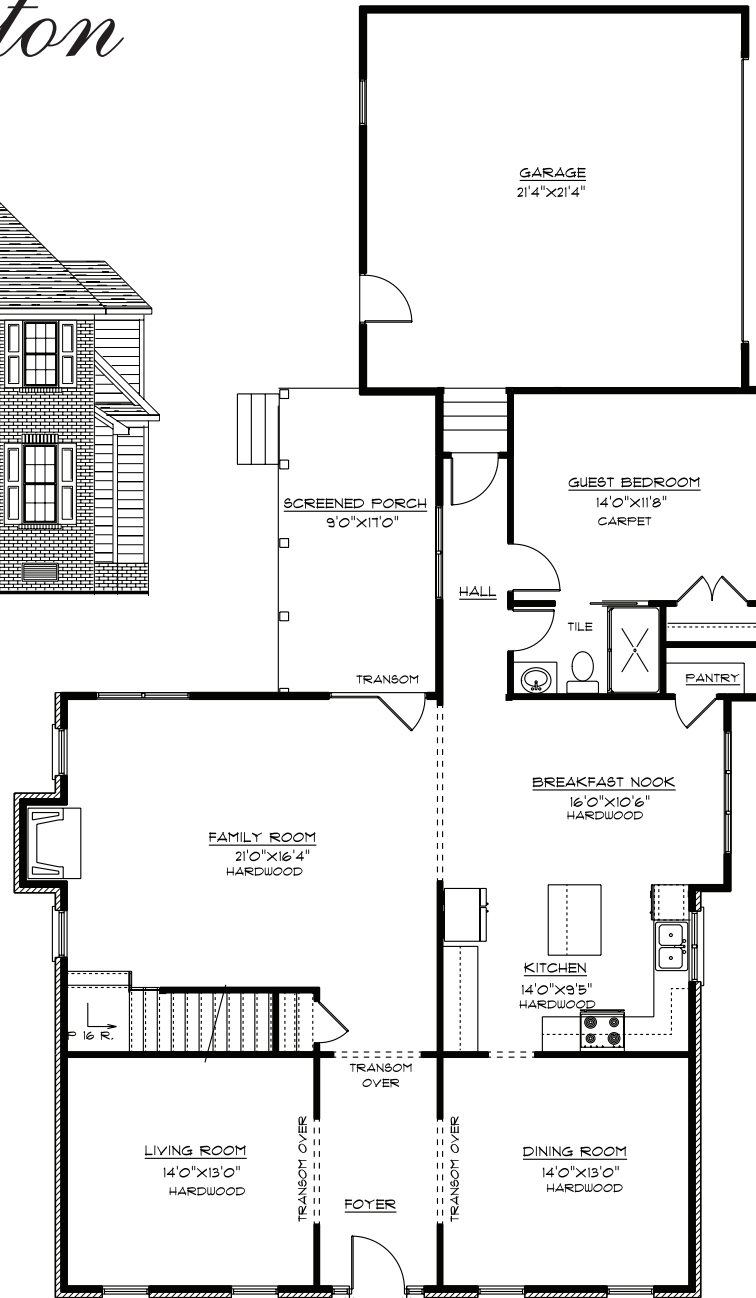

# The Peyton

First Floor 1556 sf  
 Second Floor 1540 sf  
 Total Finished 3096 sf

Marketed Exclusively By

Real Estate. Reinvented.®

WAYNE HARBIN  
 BUILDER, INC.

757-645-4106

Monticello@LizMoore.com

LizMoore.com/MonticelloWoods

First Floor

Second Floor