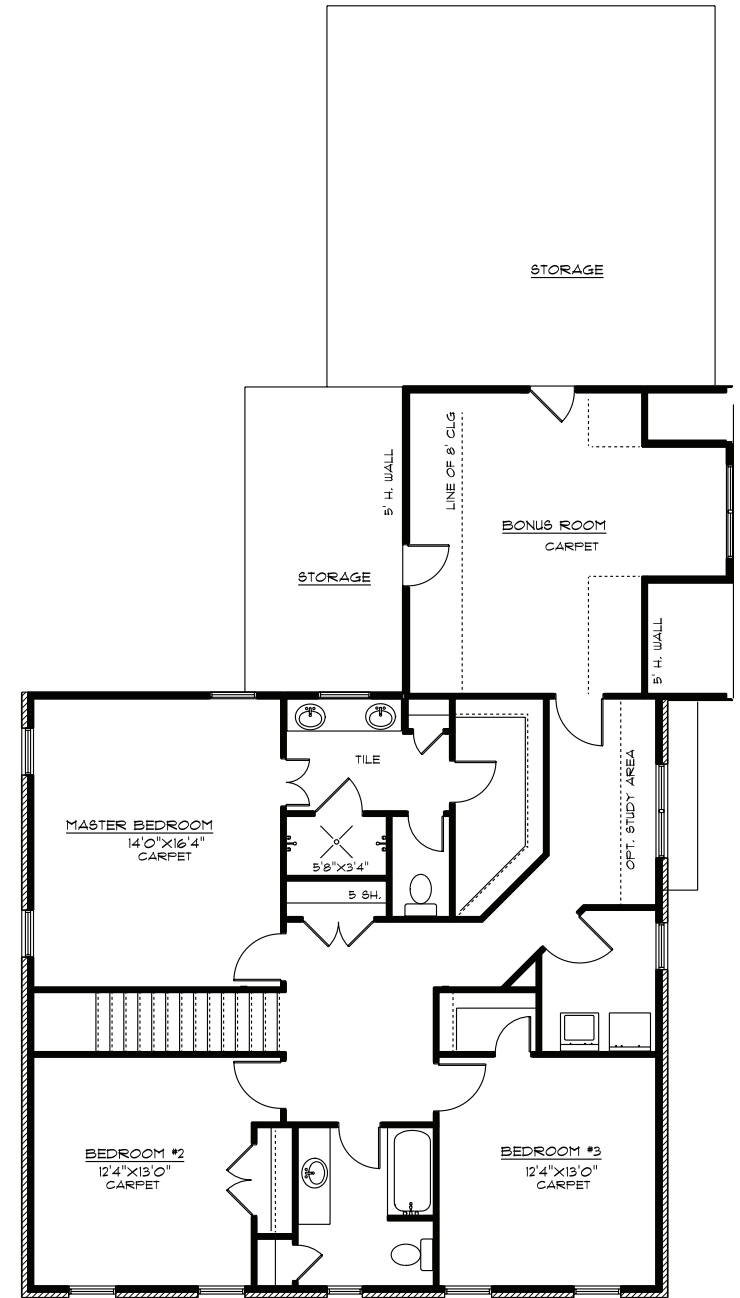

# The Peyton

First Floor 1556 sf  
 Second Floor 1540 sf  
 Total Finished 3096 sf

Marketed Exclusively By

Real Estate. Reinvented.®

WAYNE HARBIN  
 BUILDER, INC.

757-645-4106

Monticello@LizMoore.com

LizMoore.com/MonticelloWoods

First Floor

Second Floor