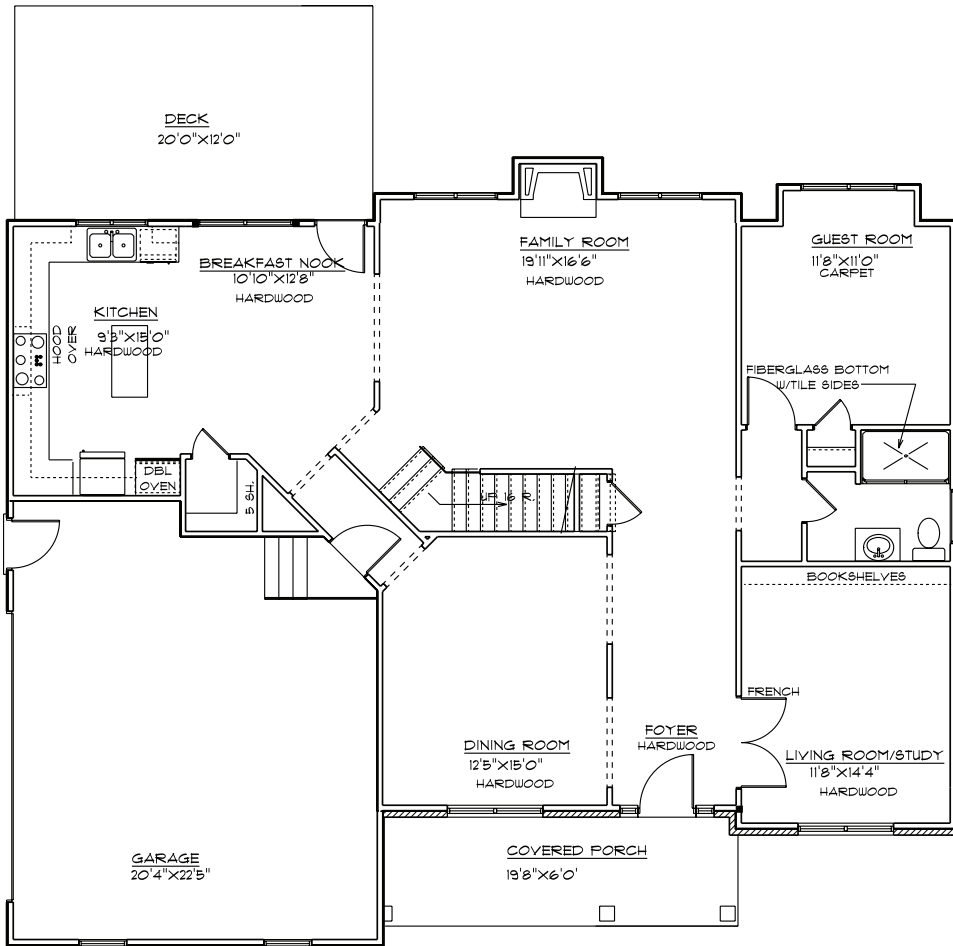

The Noyland

First Floor

Second Floor

First Floor 1548 sf
 Second Floor 1934 sf
 Total Finished 3482 sf

757-645-4106 | Monticello@LizMoore.com

LizMoore.com/MonticelloWoods