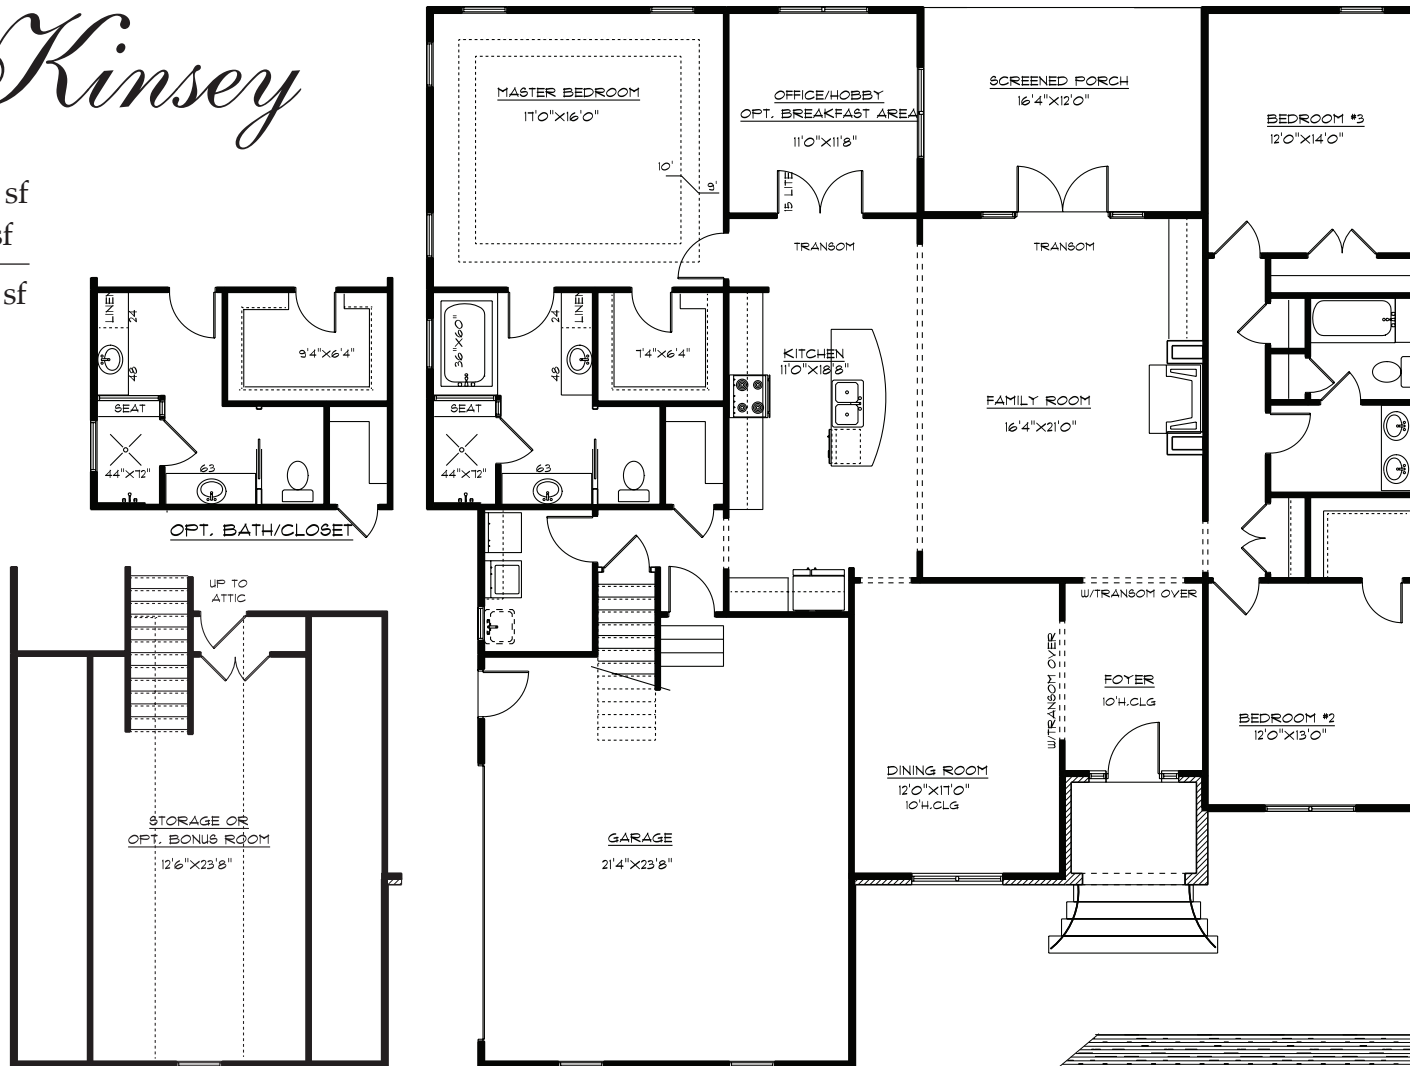

The Kinsey

Main Level 2288 sf
 Opt Bonus 340 sf
 Total Finished 2628 sf

757-645-4106 | Monticello@LizMoore.com

LizMoore.com/MonticelloWoods