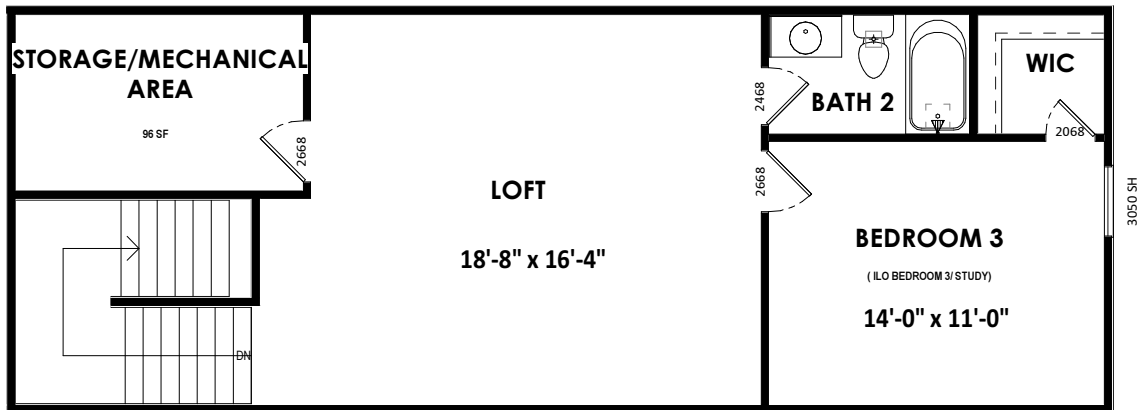

HOME BUILDERS

TIFFANY

17.11.03

VIRGINIA VINTAGE SIDE LOAD

M-2.0F

LifeStyleHomeBuilders.com

TIFFANY

17.11.03

FINISHED SECOND FLOOR 641 SF

SECOND FLOOR STAIR

LUXURY OWNER'S BATH

APC OPTIONS

M-2.2A