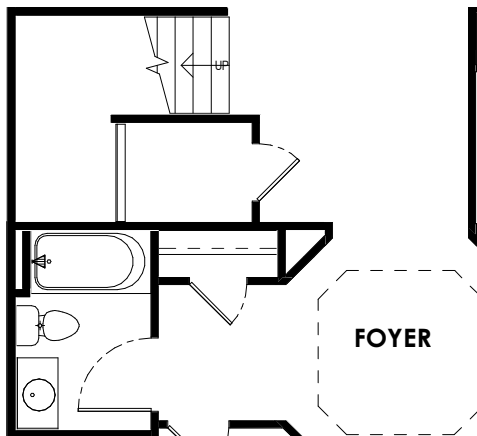

FINISHED SECOND FLOOR 641 SF

SECOND FLOOR STAIR

LUXURY OWNER'S BATH

APC OPTIONS

M-2.2A