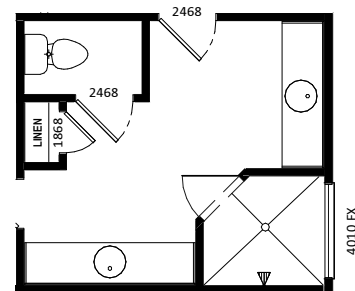

Unheated Area

Deck 135 SF

Garage 452 SF

587 SF

VIRGINIA VINATGE

M-1.0F

LifeStyleHomeBuilders.com

LifeStyle

HOME BUILDERS

TIFFANY

17.11.03

VIRGINIA VINTAGE SIDE LOAD

M-2.0F

LifeStyleHomeBuilders.com

TIFFANY

17.11.03

FINISHED SECOND FLOOR 641 SF

SECOND FLOOR STAIR

LUXURY OWNER'S BATH

APC OPTIONS

M-2.2A